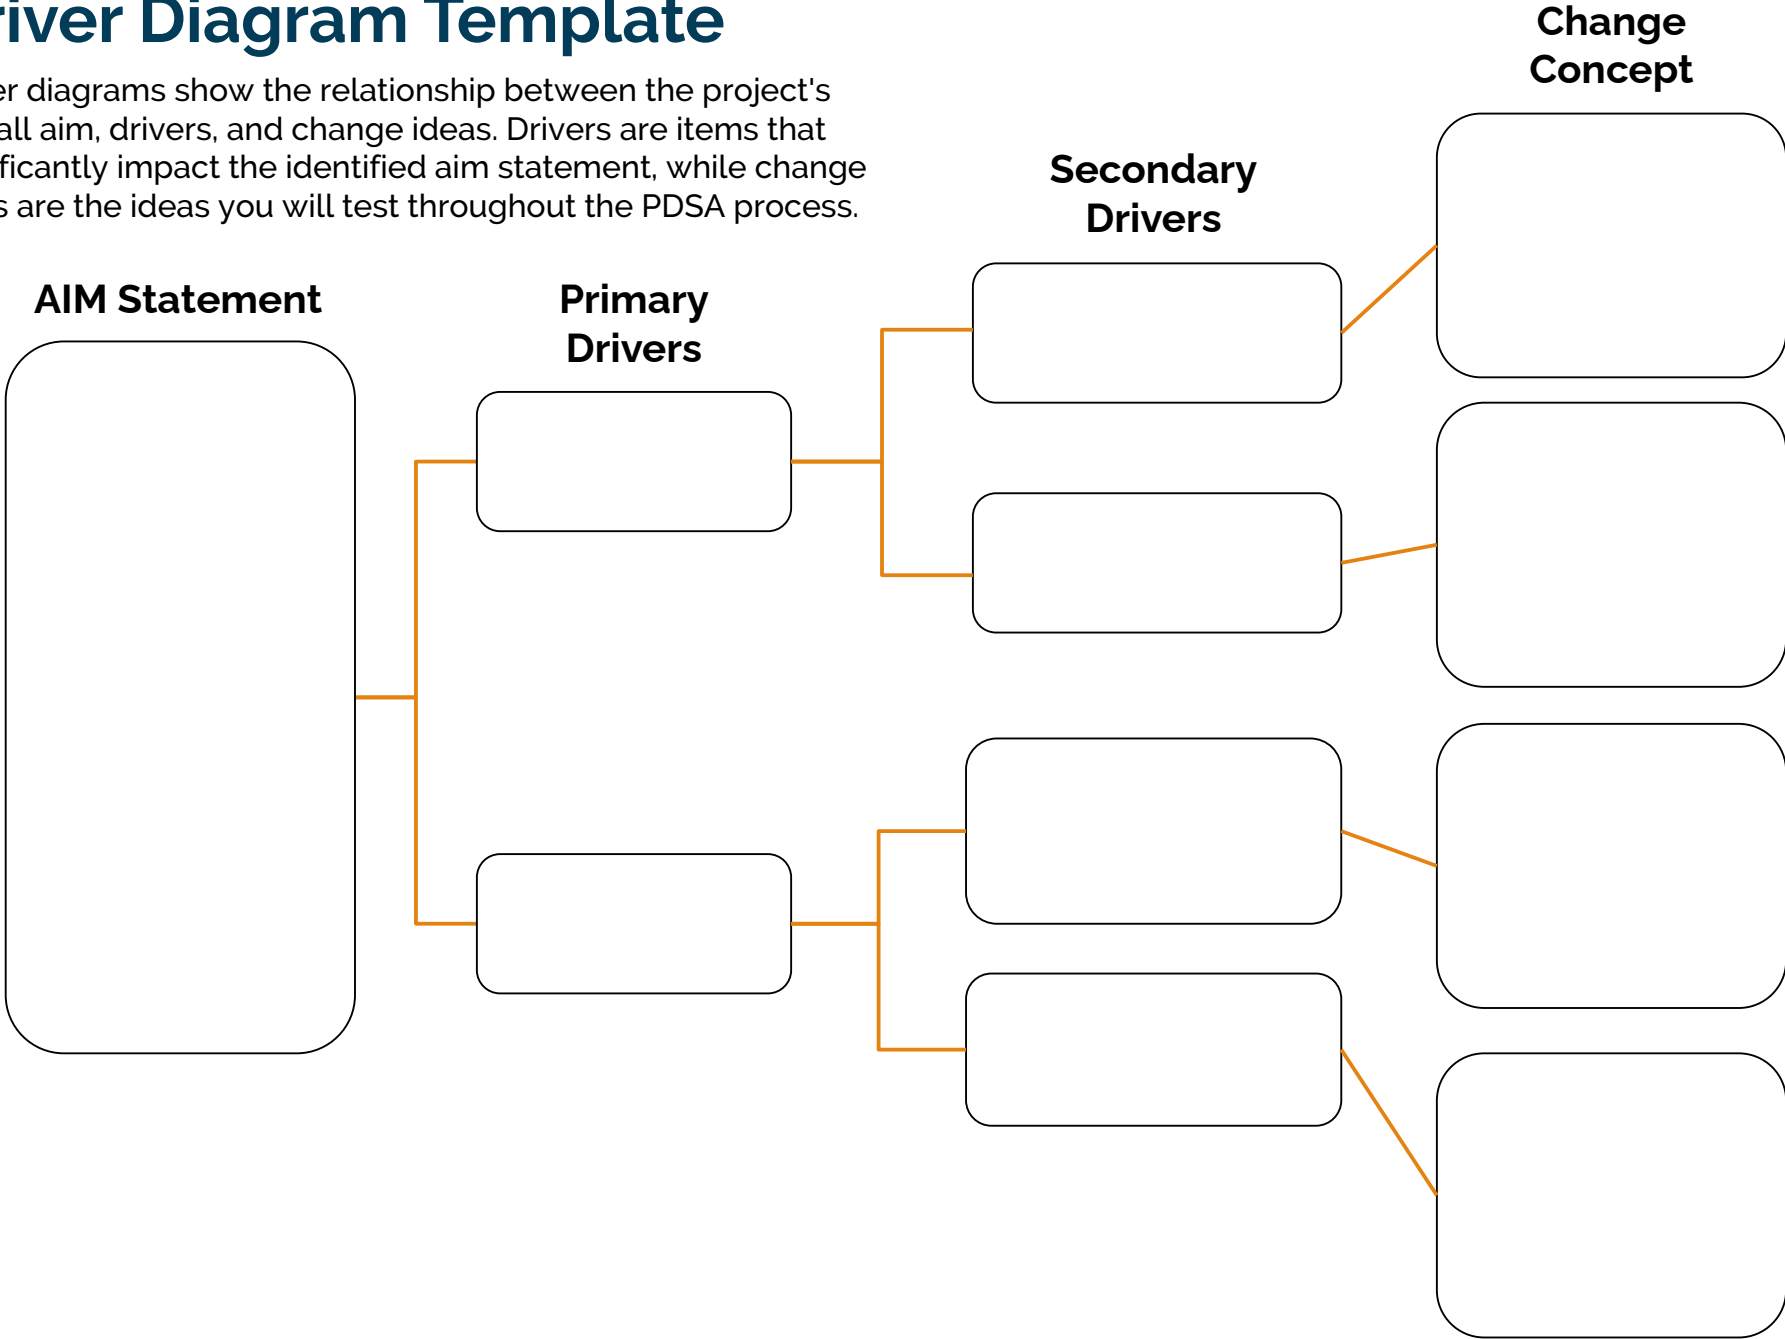

Driver Diagram Template

Driver diagrams show the relationship between the project's overall aim, drivers, and change ideas. Drivers are items that significantly impact the identified aim statement, while change ideas are the ideas you will test throughout the PDSA process.