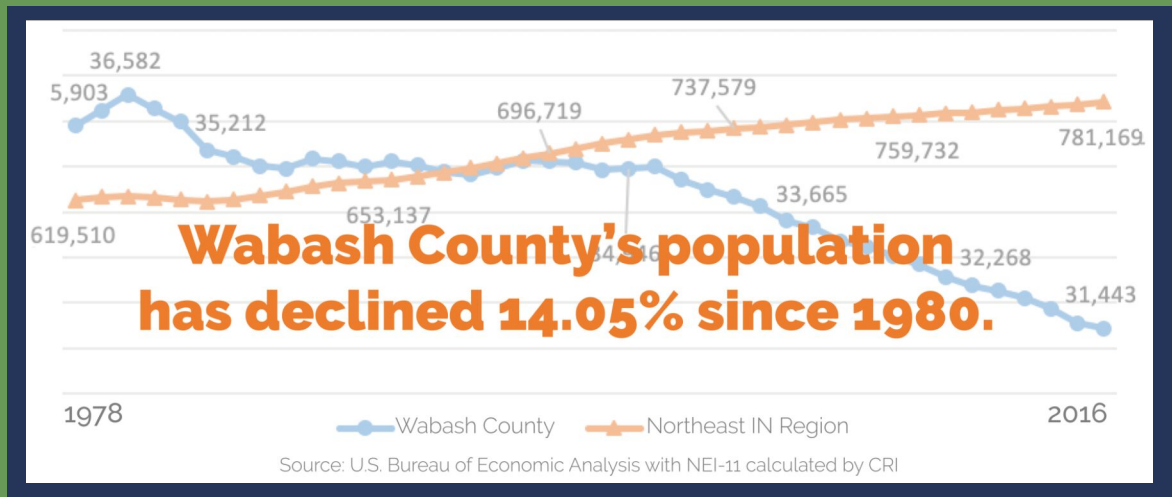

"I DON'T PLAN TO LIVE HERE IN 5 YEARS"

-Wabash County Millennial

Did you know?

- Wabash County is the only county in the NE Indiana region that has a declining population
- If a wall was built around Wabash County, and nobody could enter or exit, the County's birthrate would not keep pace with the death rate
- Wabash County's labor force participation rate is decelerating at a faster rate when compared to the state of Indiana